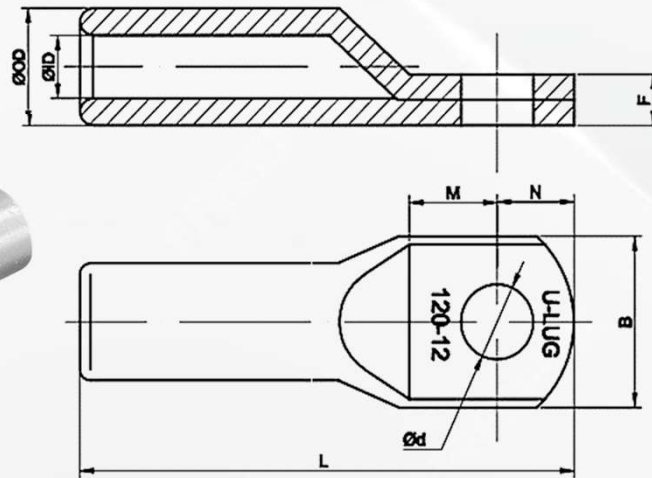

## ALUMINIUM CABLE LUG – SINGLE HOLE

E.C GRADE  
BS-E1B  
LS-19500

Spec.	Ø ID	Ø OD	B	M	N	L	d	F
ALU 150-M12	15.5	25	42	16	14	115	13.2	9.5
ALU 240-M12	19.5	32	44	20	14	115	13.2	12.5
ALU 300-M12	23.3	40	53	22	14	140	13.2	16.7