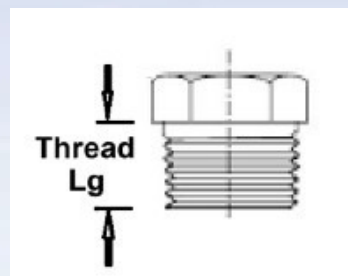

U-GLAND - PLUG

METRIC PLUG CHART (ATCAB)

SIZE (M)	THREAD (LG)	BODY (LG)	HEX DIM (C x F)
M16	15	26	20 x 24
M20	15	26	26 x 24
M25	15	26	33 x 30
M32	15	26	36 x 40
M40	15	26	50 x 45
M50	15	26	60 x 55
M63	15	26	75 x 68
M75	15	26	86 x 80

ALL DIMENSIONS ARE IN MM

MATERIAL:

Brass / Brass Nickel Plated