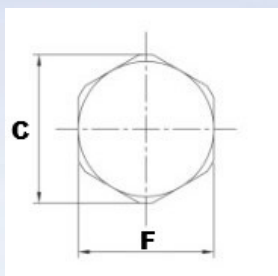

U-GLAND - PLUG

METRIC PLUG CHART (ATCAB)

SIZE (M)	THREAD (LG)	BODY (LG)	HEX DIM (C x F)
M16	15	26	20 x 24
M20	15	26	26 x 24
M25	15	26	33 x 30
M32	15	26	36 x 40
M40	15	26	50 x 45
M50	15	26	60 x 55
M63	15	26	75 x 68
M75	15	26	86 x 80

ALL DIMENSIONS ARE IN MM

MATERIAL:

Brass / Brass Nickel Plated