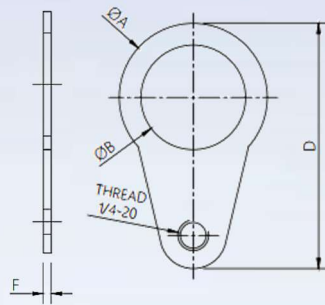

U-GLAND - EARTH TAG

TYPE 1

TYPE 2

TYPE 1

EARTH TAG (METRIC THREAD)							
SIZE	ØA	ØB	C	D	ØE	F	TYPE
M20	29	20	13.2	48	6.5	1.5	1
M25	34	25.2	13.2	57.2	6.5	1.5	1
M32	44	32.2	16	70	6.5	1.5	1
M40	52.5	40.4	16.5	78	6.5	1.5	1
M50	64.5	50.8	16.3	90.5	6.5	1.5	1
M63	79.5	63.2	23	117	6.5	1.5	1
M75	96	75.2	24	133.5	6.5	1.5	1
M90	114	90.3	-	161	6.5	1.5	2
M100	138	100.7	40	214	6.5	1.5	1
M110	138	110.6	40	214	6.5	1.5	1

Application :

Provides an earth bond attachment for a cable gland.

ALL DIMENSIONS ARE IN MM

NOTE: For Metric Thread Tag Complete it comes with Locknut & Washer,

MATERIAL:

Brass / Brass Nickel Plated