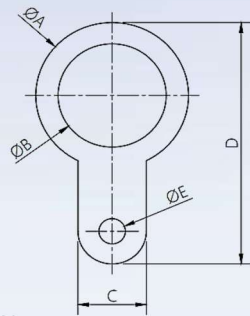

U-GLAND - EARTH TAG

TYPE 1

TYPE 2

TYPE 1

EARTH TAG (METRIC THREAD)							
SIZE	ØA	ØB	C	D	ØE	F	TYPE
M20	29	20	13.2	48	6.5	1.5	1
M25	34	25.2	13.2	57.2	6.5	1.5	1
M32	44	32.2	16	70	6.5	1.5	1
M40	52.5	40.4	16.5	78	6.5	1.5	1
M50	64.5	50.8	16.3	90.5	6.5	1.5	1
M63	79.5	63.2	23	117	6.5	1.5	1
M75	96	75.2	24	133.5	6.5	1.5	1
M90	114	90.3	-	161	6.5	1.5	2
M100	138	100.7	40	214	6.5	1.5	1
M110	138	110.6	40	214	6.5	1.5	1

Application :

Provides an earth bond attachment for a cable gland.

ALL DIMENSIONS ARE IN MM

NOTE: For Metric Thread Tag Complete it comes with Locknut & Washer,

MATERIAL:

Brass / Brass Nickel Plated