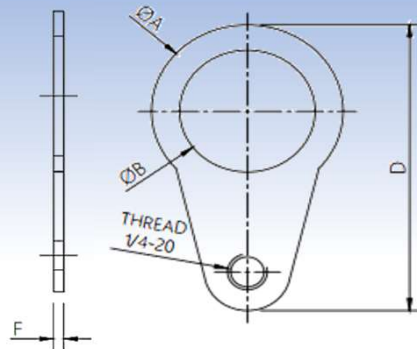

U-GLAND - Earth Tag

TYPE 2

EARTH TAG (METRIC THREAD)

SIZE	ØA	ØB	C	D	ØE	F	TYPE
M20	29	20	13.2	48	6.5	1.5	1
M25	34	25.2	13.2	57.2	6.5	1.5	1
M32	44	32.2	16	70	6.5	1.5	1
M40	52.5	40.4	16.5	78	6.5	1.5	1
M50	64.5	50.8	16.3	90.5	6.5	1.5	1
M63	79.5	63.2	23	117	6.5	1.5	1
M75	96	75.2	24	133.5	6.5	1.5	1
M90	114	90.3	-	161	6.5	1.5	2
M100	138	100.7	40	214	6.5	1.5	1
M110	138	110.6	40	214	6.5	1.5	1

Application :

Provides an earth bond attachment for a cable gland.

ALL DIMENSIONS ARE IN MM

NOTE: For Metric Thread Tag Complete it comes with Locknut & Washer,

MATERIAL:

Brass / Brass Nickel Plated