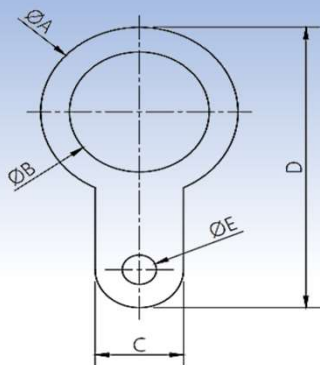

U-GLAND - Earth Tag

TYPE 1