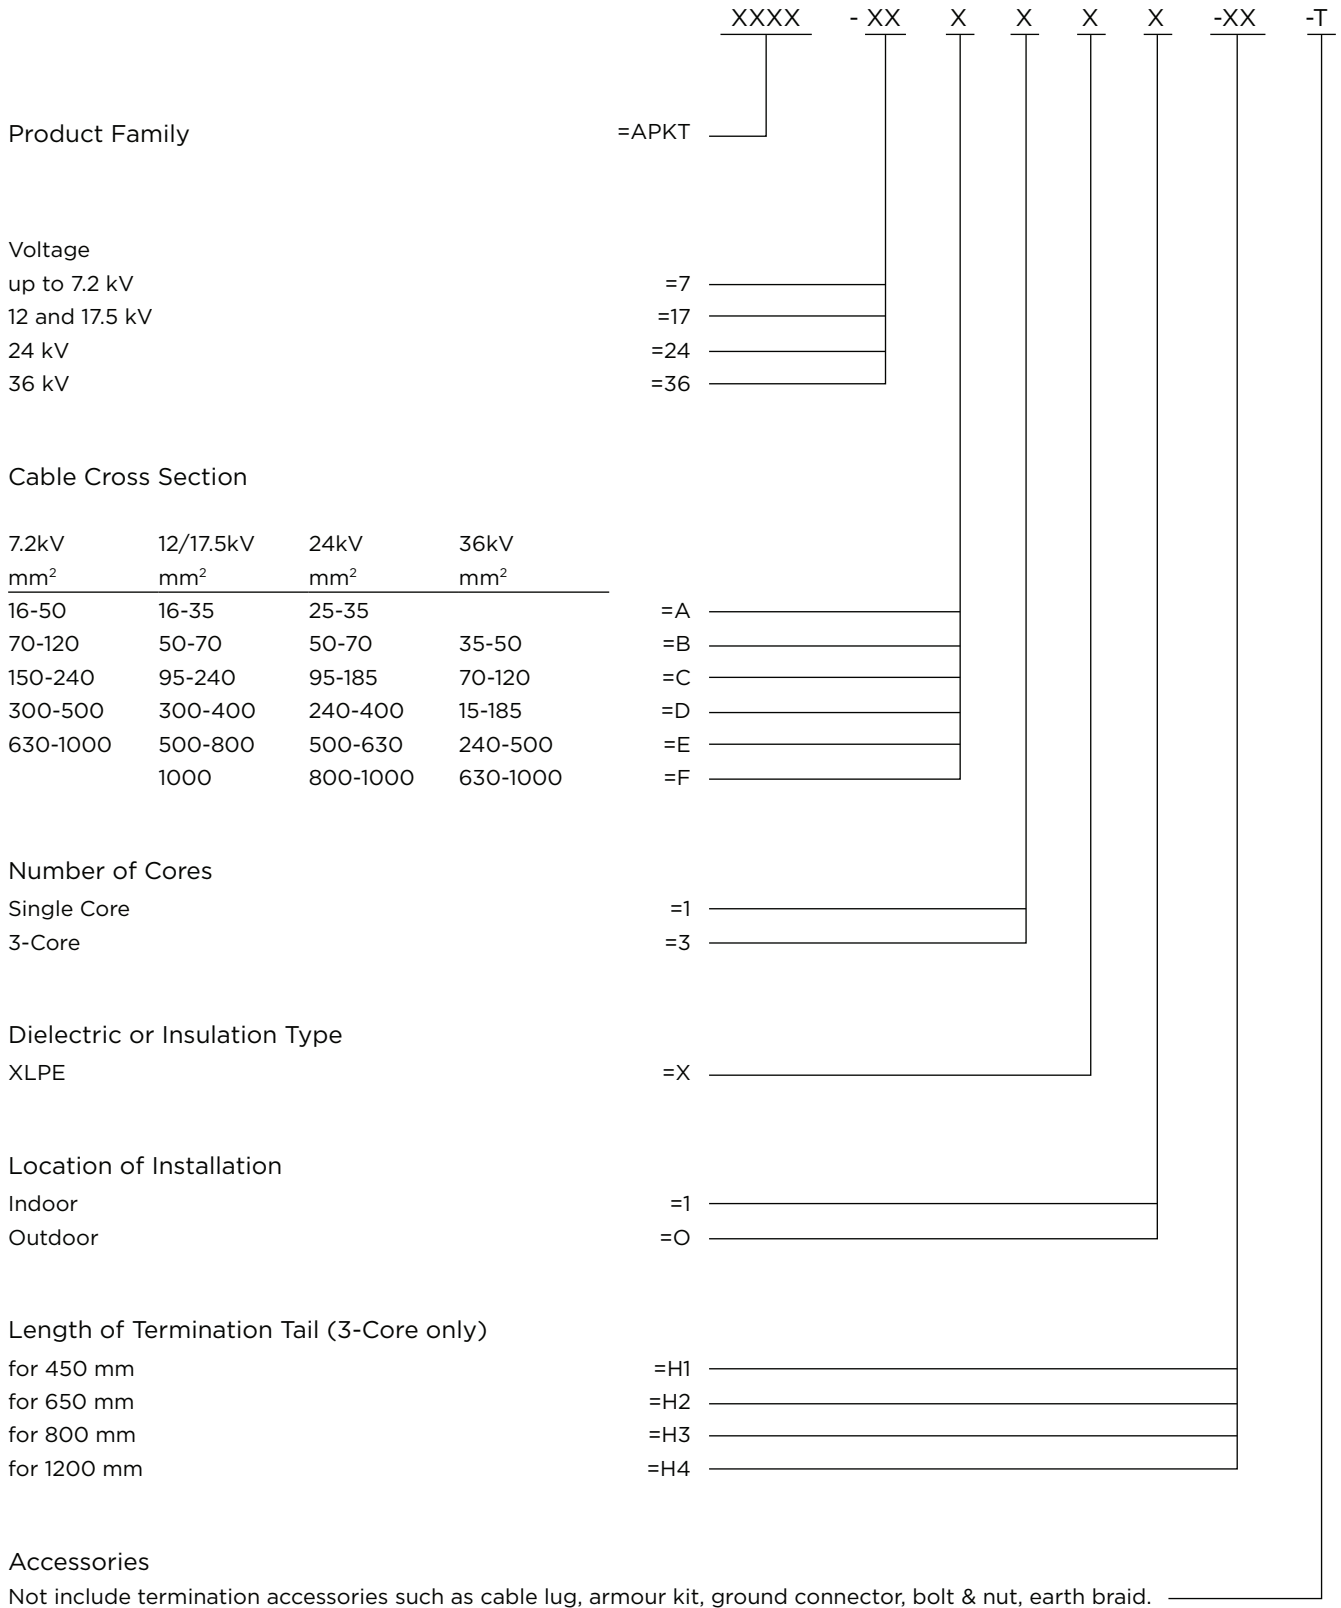

APKT

Heat-shrinkable termination system for cables up to 36 kV

General Description

Over the last three decades, engineers in utilities and industry around the world have specified million's of Raychem cable terminations at distribution voltages up to 36 kV. Raychem terminations have become identified with reliability because of their unparalleled long-term performance – where it really counts – in the field. Today there are many changes influencing the distribution of power at medium voltages.

Selection Information: dimensions shown in millimeters

Ordering Example: APKT-17C 3X O-H3-T
 Outdoor termination for 12/17.5 kV, 120 mm² 3-core XLPE cable, tail length 800 mm.

Raychem termination kit for XLPE cable without armour