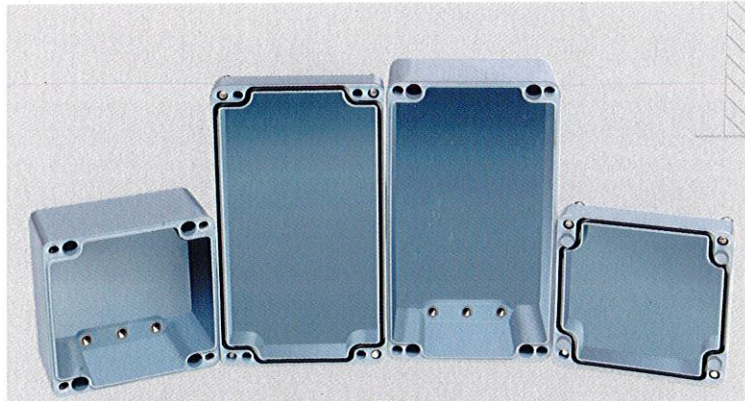

Polyester Standard Enclosures

Technical Data Sheet :

Color:	Similar to RAL 7000, Grey/Black
Ingress protection:	IP 66 to EN 60529
Impact resistance:	>7 Joule, EN 50014
Temperature range:	(silicone) seal : -50°C to +135°C
Surface resistance:	>1012 Ohm
Flammability:	V0 / self-extinguishing, UL 94
Dielectric strength:	18 KV / mm
Toxicity:	free from halogen

Model No	Size			Din rail		Mounting plate	Allen lid screw	Sealable lid screw	External Mounting Bracket	External Hinge
	L	B	H	TS 15	TS 35					
GRJ01	80	75	55	YES	NO	YES	YES	YES	YES	YES
GRJ02	110	75	55	YES	NO	YES	YES	YES	YES	YES
GRJ03	122	120	90	NO	NO	YES	YES	YES	YES	YES
GRJ05	160	75	55	YES	NO	YES	YES	YES	YES	YES
GRJ06	160	75	75	YES	NO	YES	YES	YES	YES	YES
GRJ07	160	160	90	NO	YES	YES	YES	YES	YES	YES
GRJ09	190	75	55	YES	NO	YES	YES	YES	YES	YES
GRJ11	220	120	90	NO	YES	YES	YES	YES	YES	YES
GRJ12	255	250	120	NO	YES	YES	YES	YES	YES	YES
GRJ13	260	160	90	NO	YES	YES	YES	YES	YES	YES
GRJ14	360	160	90	NO	YES	YES	YES	YES	YES	YES
GRJ15	400	250	120	NO	YES	YES	YES	YES	YES	YES
GRJ16	400	405	120	NO	YES	YES	YES	YES	YES	YES