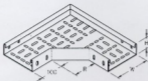

90 DEG HORIZONTAL FLAT ELBOW

TOP VIEW

SIDE VIEW

TOP VIEW

SIDE VIEW

TOP VIEW

SIDE VIEW

TOP VIEW

SIDE VIEW

PRODUCT STANDARD LIST

MEDIUM DUTY

Width (W)	High (H)	Radius (R)
150	25	100
300	25	100
450	25	100
600	25	100
750	25	100
900	25	100
1000	25	100

HEAVY DUTY

Width (W)	High (H)	Radius (R)
100	50	100
150	50	100
200	50	100
300	50	100
450	50	100
600	50	100
800	50	100

EXTRA HEAVY DUTY

Width (W)	High (H)	Radius (R)
150	50-100	100
300	50-100	100
450	50-100	100
600	50-100	100
750	50-100	100
900	50-100	100
1000	50-100	100