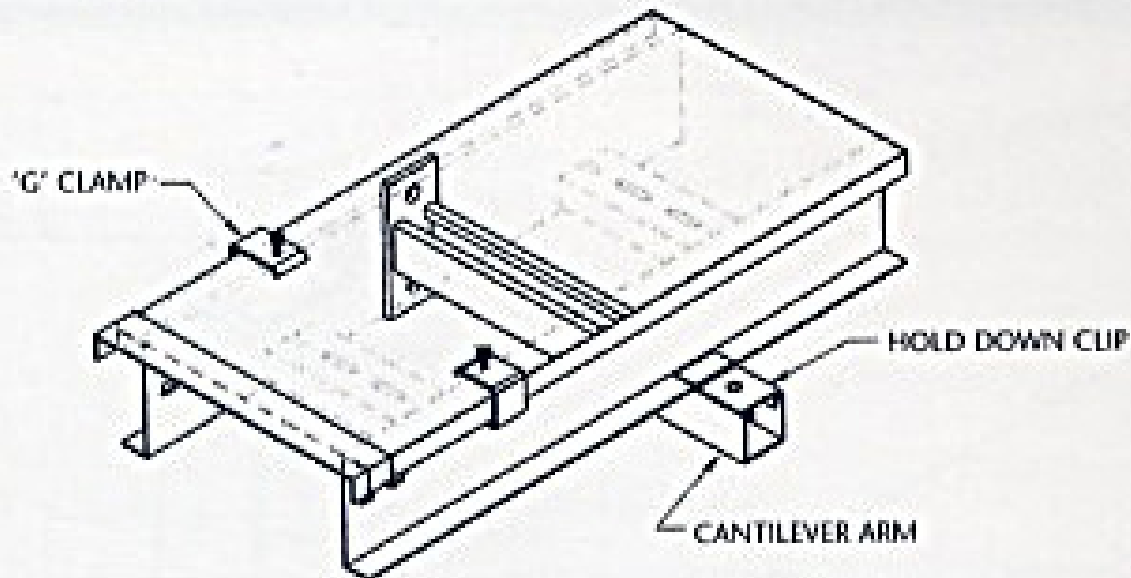

CANTILEVER ARM

'G' CLAMP

HOLD DOWN CLIP

CANTILEVER ARM

CLAMP 'G' TYPE

HOLD DOWN CLIP

CABLE LADDER C/W COVER & COVER CLAMP

HEX. BOLT

CABLE LADDER COVER

CLAMP 'G' TYPE

CABLE LADDER

FRONT VIEW