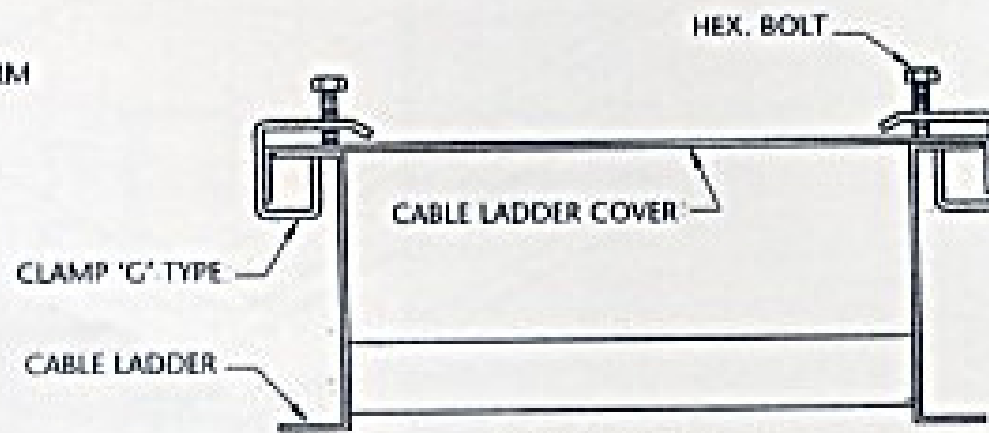

CANTILEVER ARM

'G' CLAMP

HOLD DOWN CLIP

CANTILEVER ARM

CLAMP 'G' TYPE

HOLD DOWN CLIP

CABLE LADDER C/W COVER & COVER CLAMP

HEX. BOLT

CABLE LADDER COVER

CLAMP 'G' TYPE

CABLE LADDER

FRONT VIEW